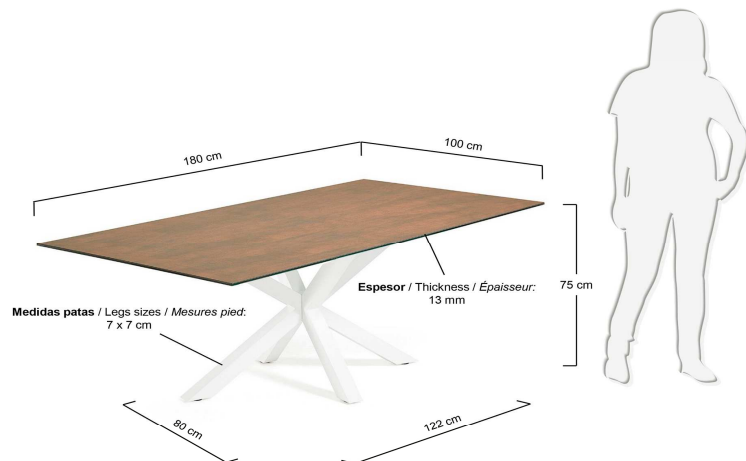

# ARYA

product code	C361K10
product description	ARYA Table 180x100 White, Porcelain Iron Corten Dining table with epoxy paint steel legs and top in high-tech porcelain slab with glass support. Iron moss finish.

### product sizes

height x width x depth (cm)	75	x	180	x	100
product weight (Kg)	74,5				

### product features

use (domestic/office)	Domestic
appli-cance (inner/outer)	Inner
extendible (yes/no)	No
adjustable height (yes/no)	No
foldable (yes/no)	No
up to seats	8
max. load (Kg)	60
top material	Glass + Ceramic
top finishing	Iron Corten finishing
top thickness	13 (10+3) mm
leaf material	
leaf finishing	
number of leaves	
stored inside (yes/no)	No